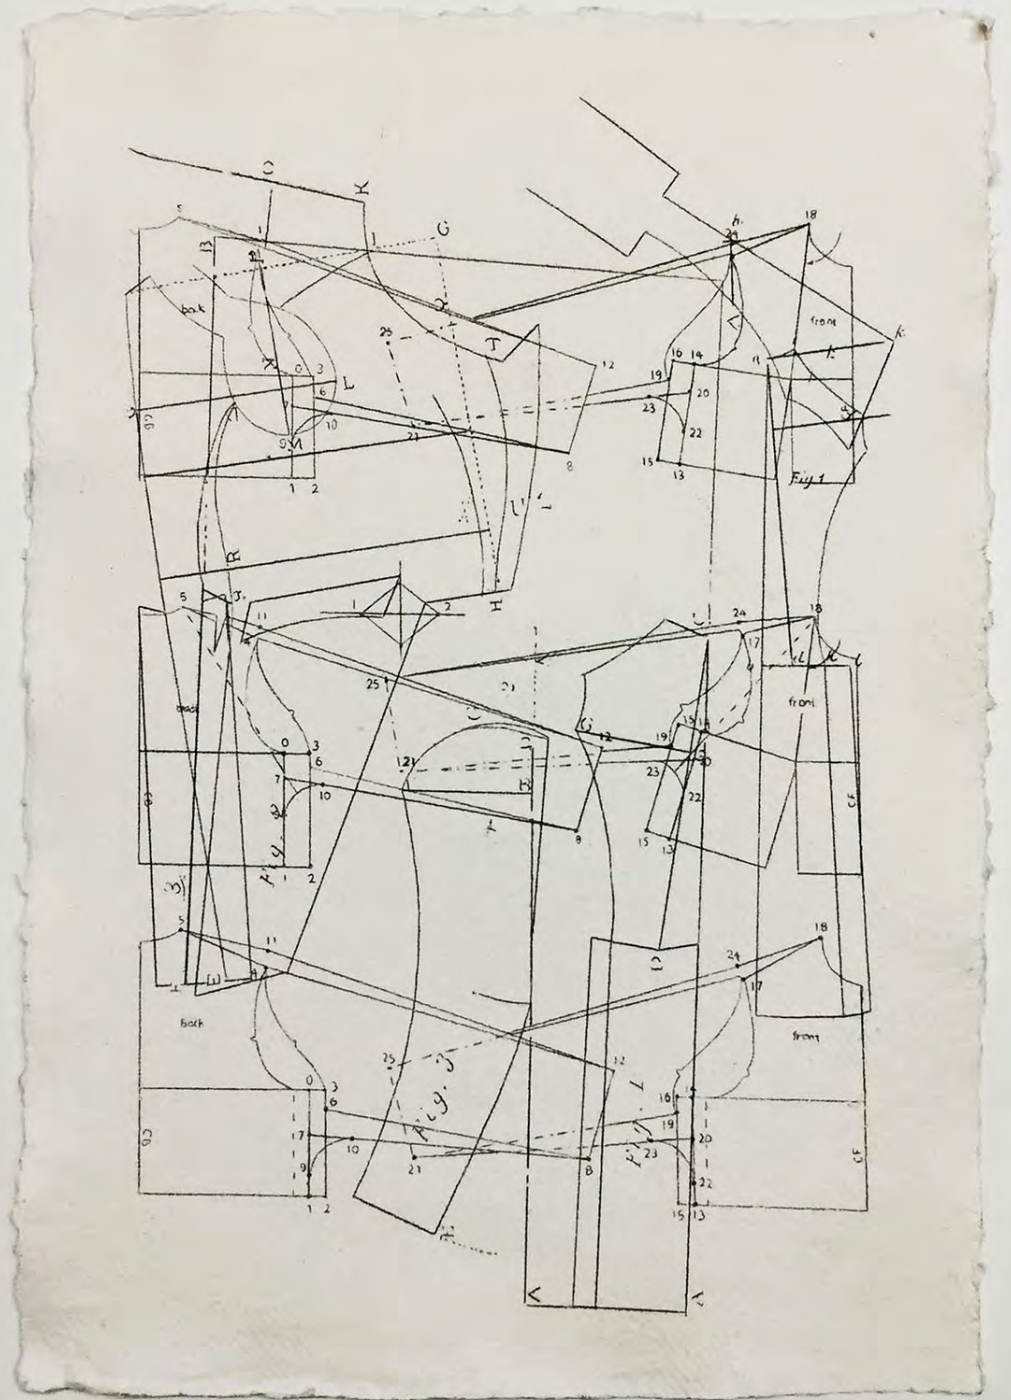

Installation view in Cabinet

**Charlottenburg**

Installation view in Cabinet

**Charlottenburg**

Installation view in Cabinet

**Charlottenburg**

Installation view in Table

**Charlottenburg**

Installation view in Table

**Charlottenburg**

Installation view in Table

**Charlottenburg**

Installation view in Würfel

**Aiko Tezuka**

wayou-fuku <03042016>, 2016

Graphite on paper

41,5 x 29 cm. 52,7 x 42,7 cm (Framed)

**Aiko Tezuka**

Lessons for Restoration (perspective) 5, 2015  
Unravelling fabric (souvenir from Florence)  
49 x 49 cm

**Ernie Wang**

Untitled (Worm), 2021  
Ceramics  
12 x 12 x 6 cm